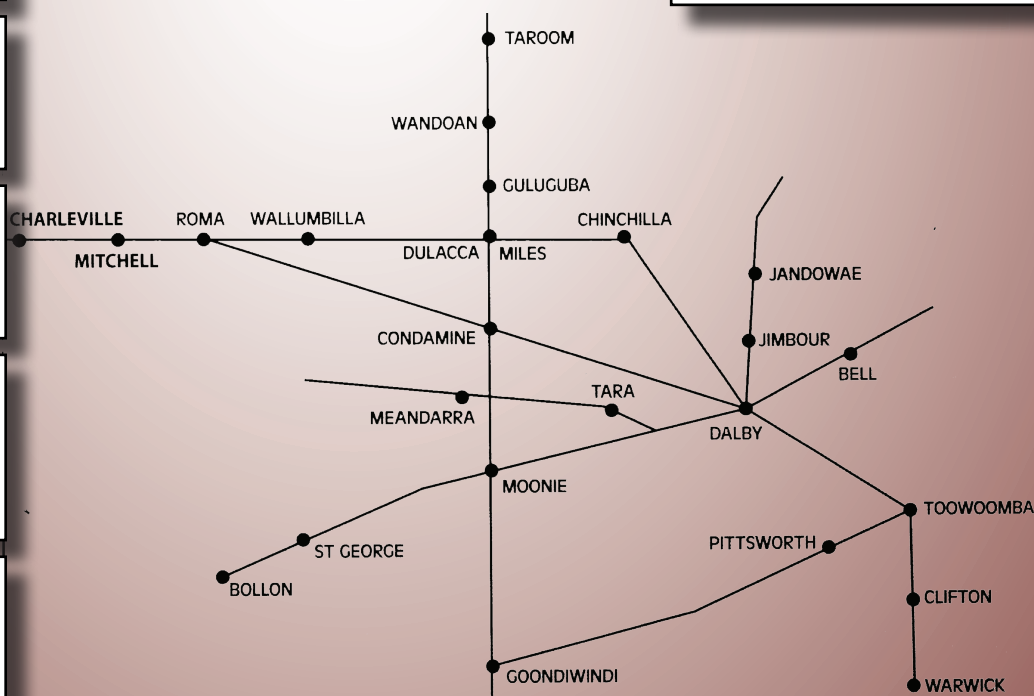

See us at:
Farmfest (June)
New Dimension Sale 28 August 2010