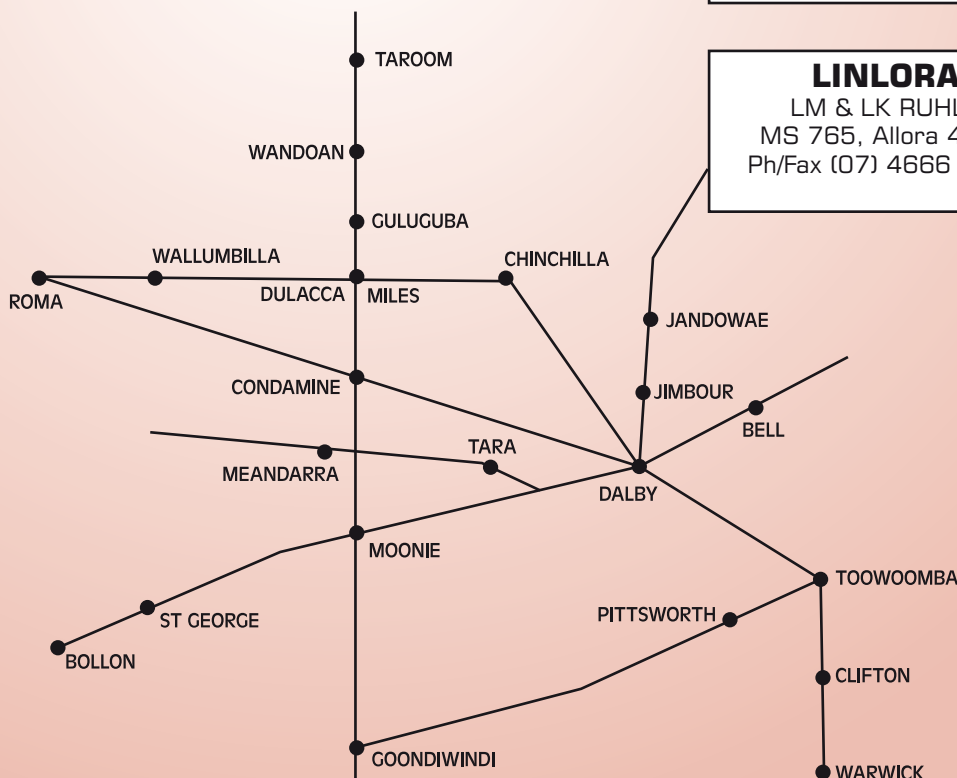

LINLORA

LM & LK RUHLE
MS 765, Allora 4362
Ph/Fax (07) 4666 3399

SEE US AT: FARMFEST (June)